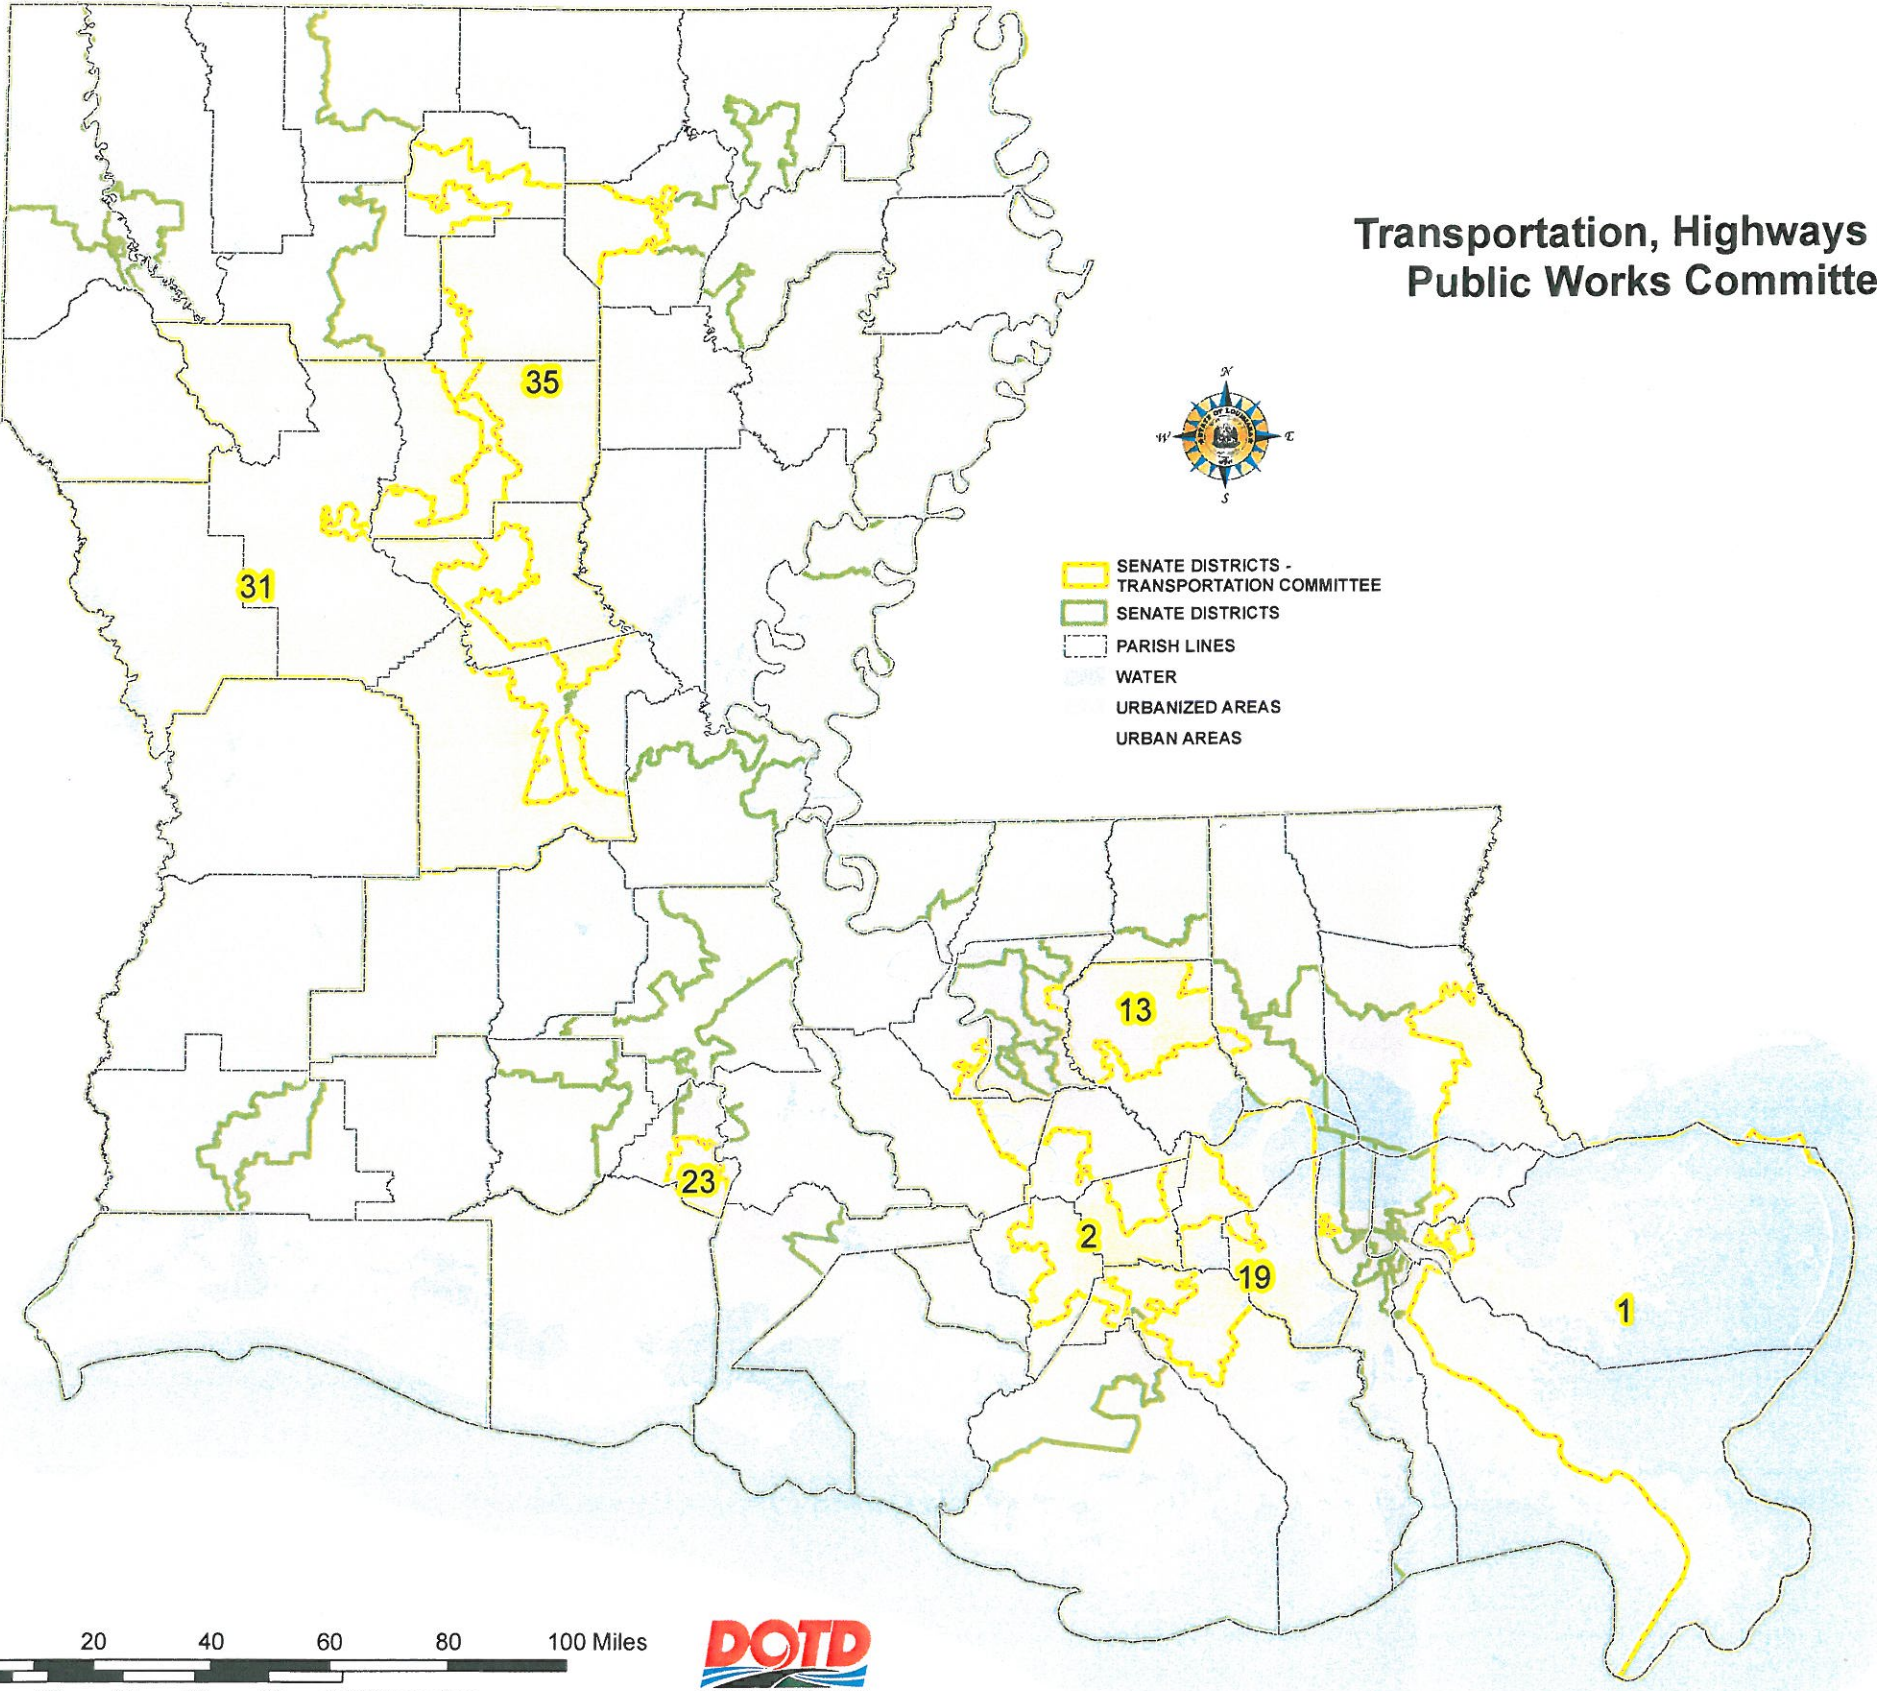

Transportation, Highways and Public Works Committee

Senate

District 23
Patrick Page Cortez
(Chairman)

District 1
Sharon Hewitt
(Vice-Chairman)

District 2
Troy E. Brown

District 13
Dale M. Erdey

District 35
James R. "Jim" Fannin

District 31
Gerald Long

District 19
Gary L. Smith, Jr.